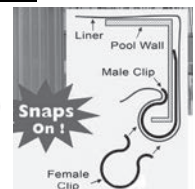

On Sale for 16.99 until 9/17/23

On Sale for 10.99 until 9/17/23

Gizzmo

Short **9.99** Long **11.99**

The Original Cover Clip

Replace those unsightly milk jugs that can void the warranty of your winter cover!
1.19 each OR **99¢** with the purchase of a winter cover!

Gladon's Cover Loc Jr

The improved, double-clip system!
Set of 12 **17.99**

Giant Cover Locs (42" long double clip)
9.99 each OR **8.99** each with the purchase of a winter cover!

Air Pillows

4' x 4' **14.99** 4' x 8' **26.99** 4.5' x 15' **35.99**